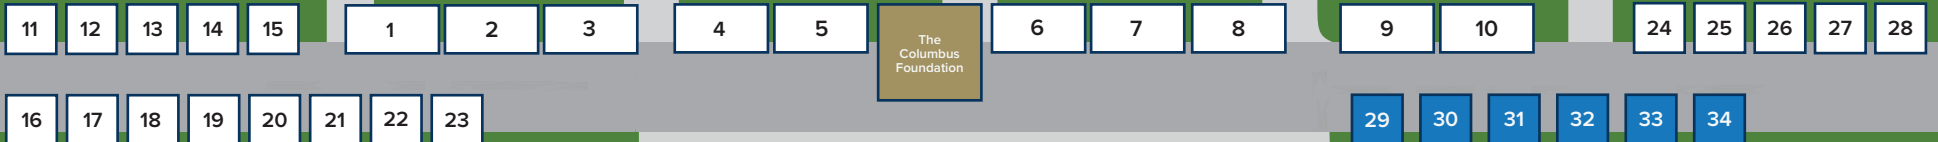

TAILGATE ZONE

PRESENTED BY 

FORTRESS OBETZ
4175 Alum Creek Dr.
Obetz, Ohio 43207

SPONSOR TENTS

- 1 — Columbus Fury & Moo Moo Car Wash
- 2 — Nationwide
- 3 — American Electric Power
- 4 — Columbus Blue Jackets
- 5 — G&J Pepsi
- 6 — HNS Sports
- 7 — NiSource / Columbia Gas
- 8 — LAZ Parking
- 9 — FST Logisitcs
- 10 — PNC

KEY

-  Beverage Pickup
-  10x10 Branded Tent
-  10x10 Tent
-  10x20 Tent
-  20x20 Tent

Giant Eagle Catering team orders will be delivered to team tents. The complimentary coffee bar presented by Giant Eagle will be under the bleachers next to Home Court. Beverage and Ice Orders will be picked up at the Obetz Bar.