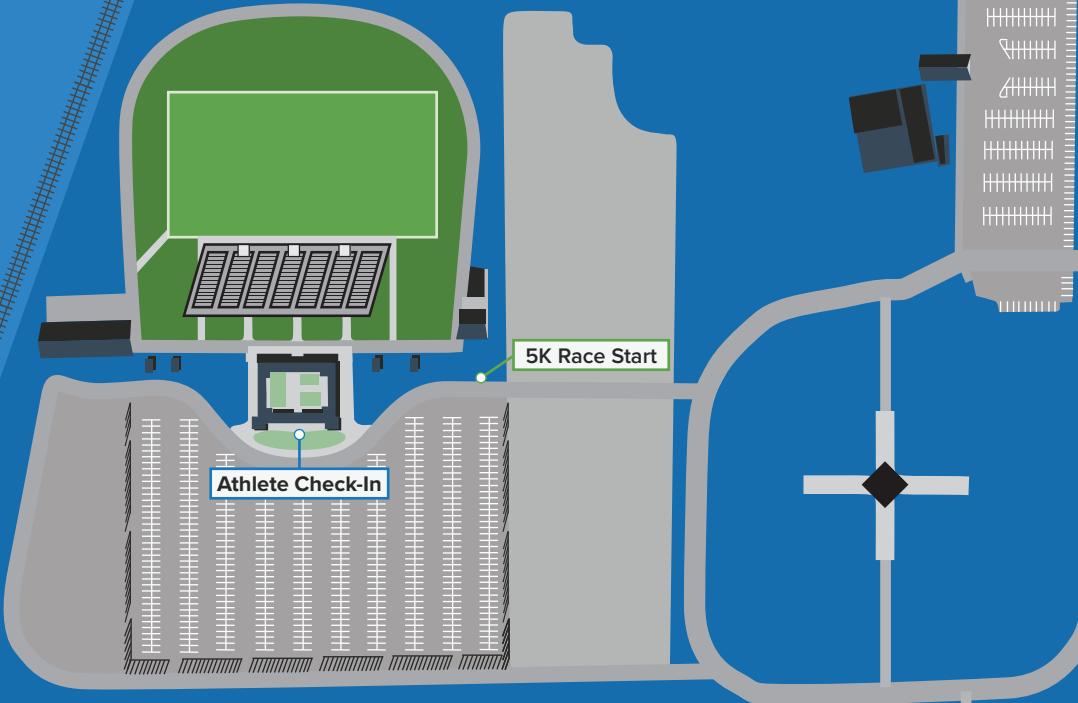

Alum Creek Drive

FORTRESS OBETZ
4175 Alum Creek Dr.
Obetz, Ohio 43207

Recreation Trail

Recreation Trail

Parking Lot Access will be closed from 8:15 a.m. – 9:00 a.m. for the 5K Race.