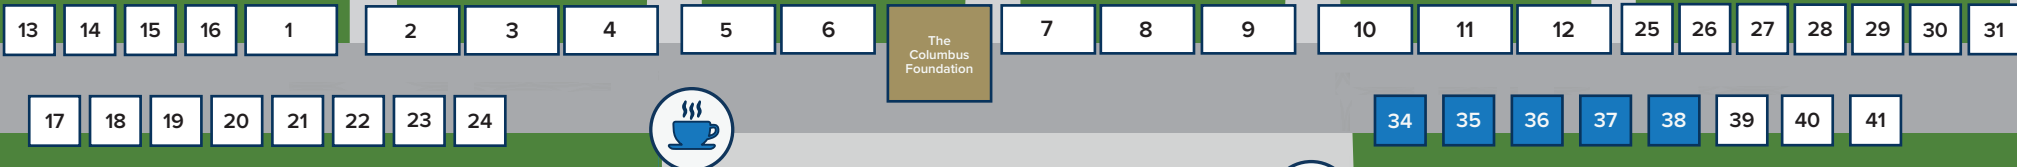

TAILGATE ZONE

PRESENTED BY 

FORTRESS OBETZ
4175 Alum Creek Dr.
Obetz, Ohio 43207

HOME COURT ENTRANCE

SPONSOR TENTS

- | | |
|------------------------------------|---------------------------|
| 1 — OhioHealth | 7 — NiSource/Columbia Gas |
| 2 — Sports Imports + Columbus Fury | 8 — LAZ Parking |
| 3 — Nationwide | 9 — FST Logistics |
| 4 — American Electric Power | 10 — PNC |
| 5 — G&J Pepsi | 11 — Moo Moo Express Wash |
| 6 — Columbus Blue Jackets | 12 — Eclipse Creative |

KEY	
	Complimentary Coffee Bar
	Beverage Pickup
	10x10 Branded Tent
	10x10 Tent
	10x20 Tent
	20x20 Tent

Giant Eagle Catering team orders will be delivered to team tents. The complimentary coffee bar presented by Giant Eagle will near the courtyard entrance. Beverage and Ice Orders will be picked up at the Obetz Bar.